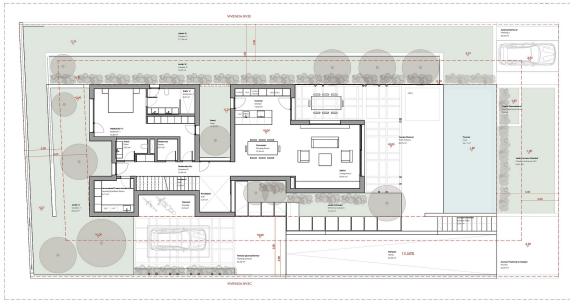

Type woning : Villa

Zwembad : Nee

Opp. woning : 319 m²

Locatie : Moraira

Opp. terrein : 1000 m²

Slaapkamers : 3

Badkamers : 3

Distribution plan
1st floor

Distribution plan
Ground floor

Distribution plan
1st floor