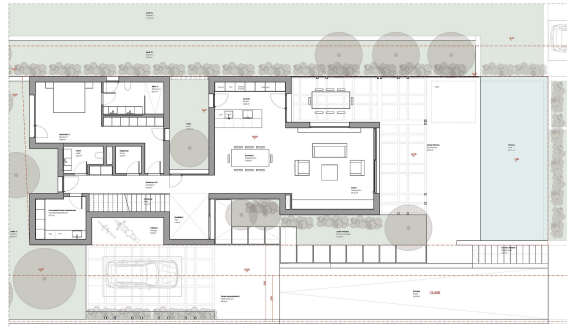

Type woning : Villa

Zwembad : Nee

Opp. woning : 319 m²

Locatie : Moraira

Opp. terrein : 1000 m²

Slaapkamers : 3

Badkamers : 3

Distribution plan
1st floor

Distribution plan
Ground floor

Distribution plan
1st floor