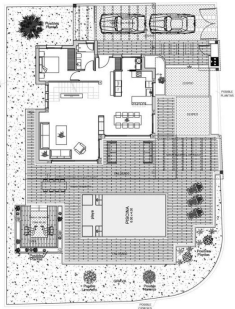

**!tipo\_vivienda :** Villa

**Piscine :** Oui

**Surface habitable :** 176 m<sup>2</sup>

**Localité :** Rojales

**Surface du terrain :** 588 m<sup>2</sup>

**Chambres :** 4

**Salles de bains :** 3

GROUND FLOOR

FIRST FLOOR

SOLARIUM

|                          |           |
|--------------------------|-----------|
| 4 BEDROOMS / 3 BATHROOMS |           |
| TOTAL SURFACE            | 359.5 M2  |
| PROPERTY SURFACE         | 176.05 M2 |
| TERRACES                 | 183.45 M2 |
| SOLARIUM                 | 73.33 M2  |
| POOL METERS              | 8x4 M     |
| PLOT                     | 588.53 M2 |
| PRIVATE PARKING          |           |