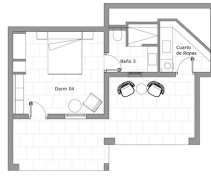

Optional basement distribution