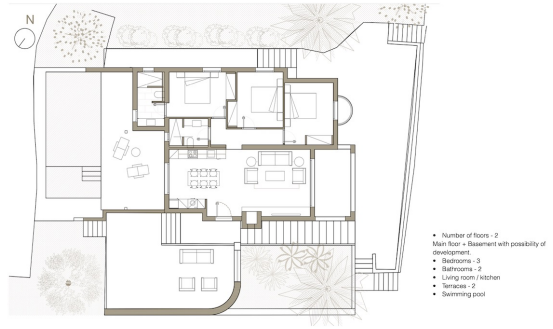

Masterplan - Main floor

Masterplan - Basement