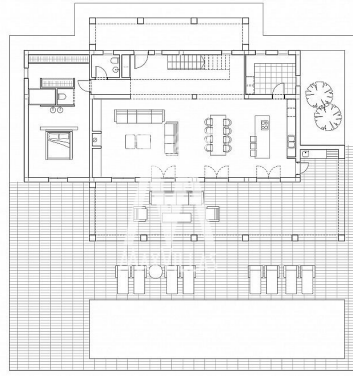

PLANTA BAJA
0.00m