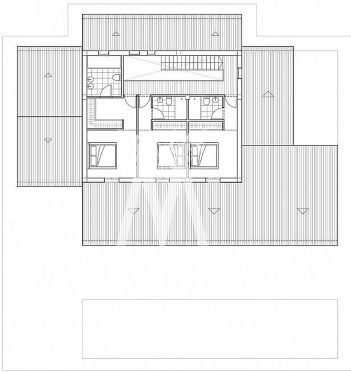

PLANTA ALTA
0.00m