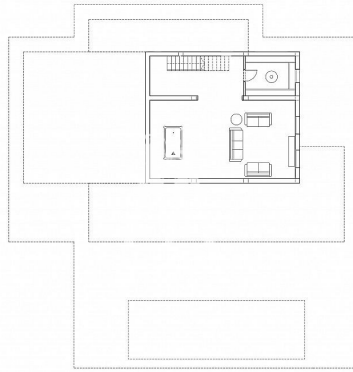

PLANTA SOTANA
0.00m