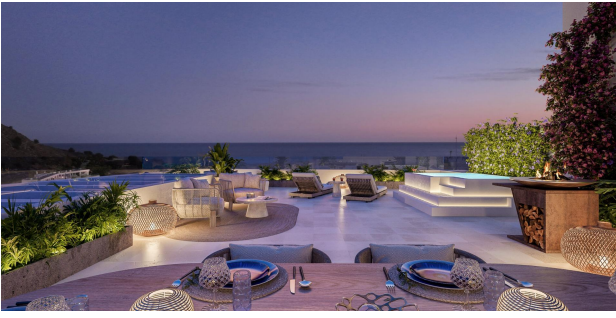

VIVIENDA 1.0.8
BLOQUE 1
PLANTA BAJA