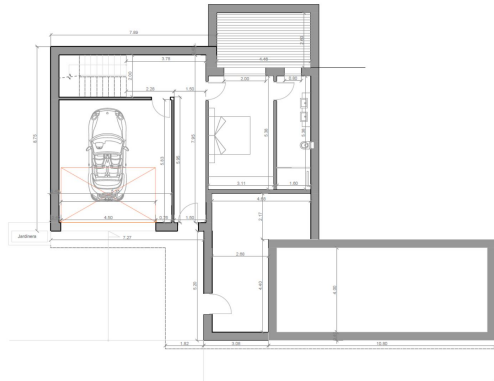

PLANTA SÓTANO