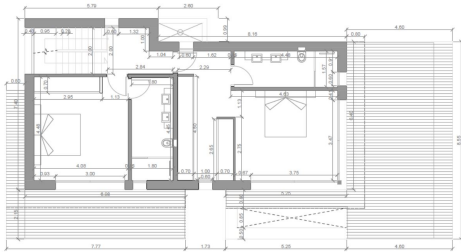

PLANTA PRIMERA