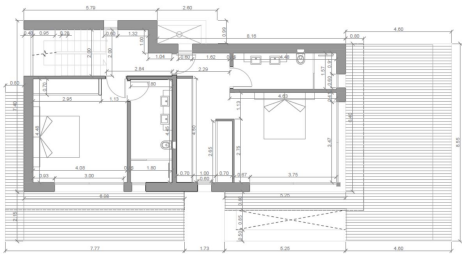

PLANTA PRIMERA