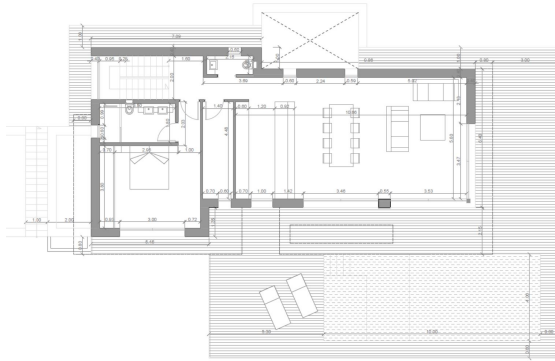

PLANTA BAJA