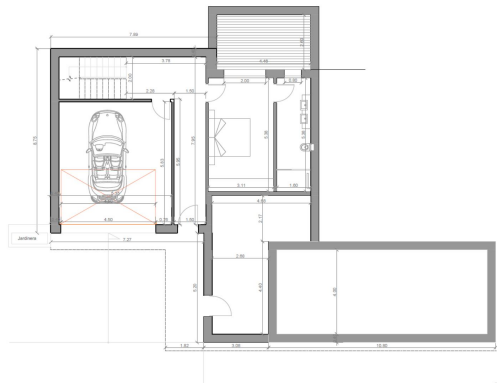

Property type : Villa

Swimming pool : No

House area : 217 m²

Location : Calpe

Plot area : 1000 m²

Bedrooms : 4

Bathrooms : 4

Sale: SUP Empedrola C 11

Plot + Project - Construction Project - Start of construction: October 2024

Details: 1000m² ; 4 bedrooms ; 4 bathrooms; large terrace; swimming pool
Perfect sunny location with panoramic and mountain views, Prime location

Sale Price: 997.000.- Euro

PLANTA BAJA

PLANTA PRIMERA

PLANTA SÓTANO