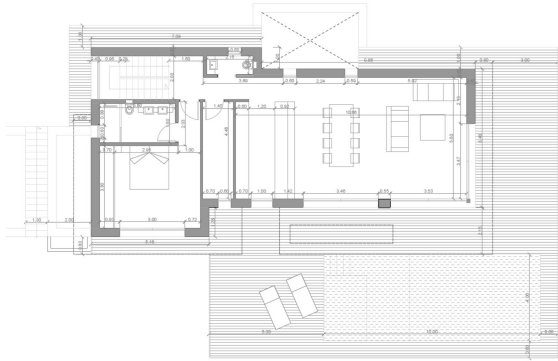

PLANTA BAJA