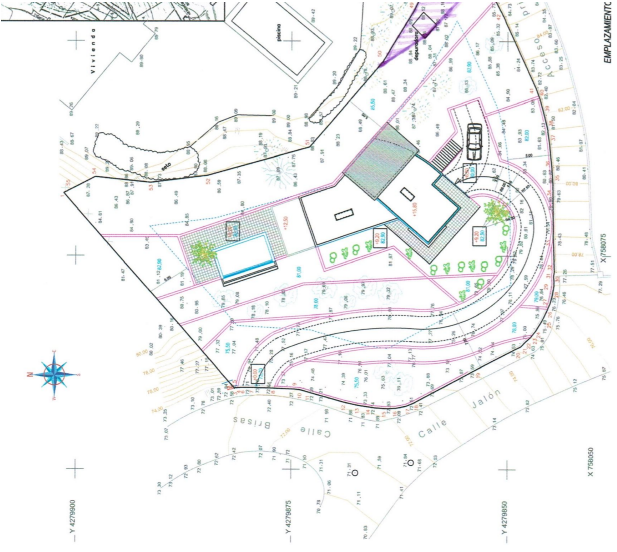

Property type : Plot

Swimming pool : No

Plot area :

1450 m²

Location : Altea

Bedrooms : 0

Bathrooms : 0

Fabulous corner plot in Altea La Vella, Alicante. Very well located and very close to the Golf of Altea. It is a quiet area but very well connected. In just 7 minutes you can reach the center of Altea where there are supermarkets, shops, bars or restaurants.□□

The plot has perfect views and orientation, and has plenty of space to build your home adapted to your needs and tastes.□□

The plot already has a project, geological study and building license.□□

Ready to start building the home of your dreams!

EMPALMAMIENTO