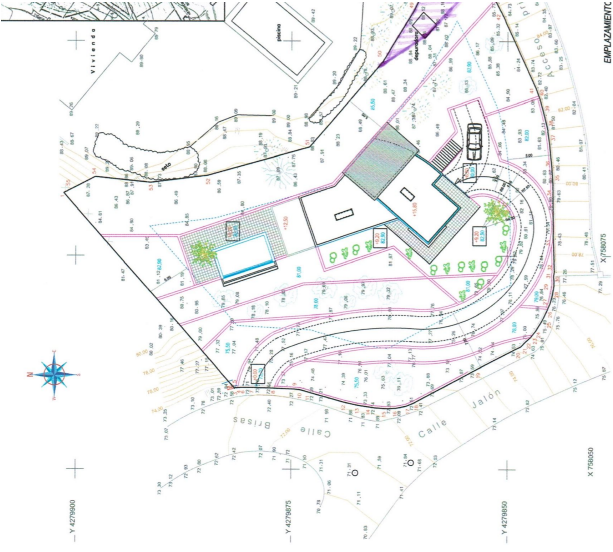

Property type : Plot

Swimming pool : No

Plot area :

1450 m²

Location : Altea

Bedrooms : 0

Bathrooms : 0

Fabulous corner plot in Altea La Vella, Alicante. Very well located and very close to the Golf of Altea. It is a quiet area but very well connected. In just 7 minutes you can reach the center of Altea where there are supermarkets, shops, bars or restaurants.□□

EMPLAZAMIENTO