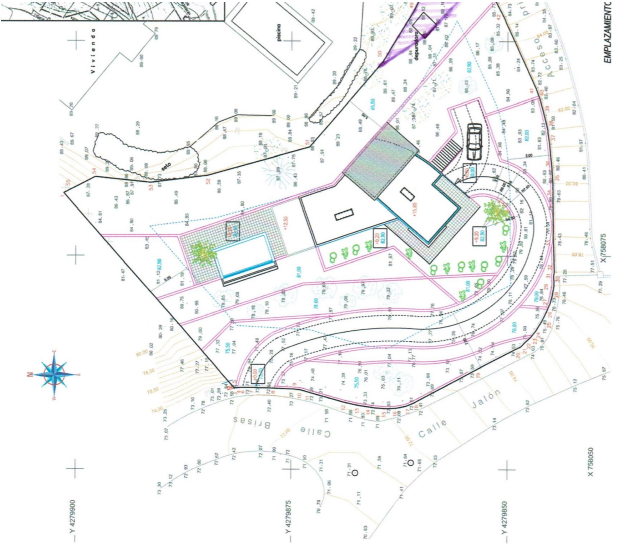

Property type : Plot

Swimming pool : No

Plot area :

1450 m²

Location : Altea

Bedrooms : 0

Bathrooms : 0

Fabulous corner plot in Altea La Vella, Alicante. Very well located and very close to the Golf of Altea. It is a quiet area but very well connected. In just 7 minutes you can reach the center of Altea where there are supermarkets, shops, bars or restaurants.□□

EMPLAZAMIENTO