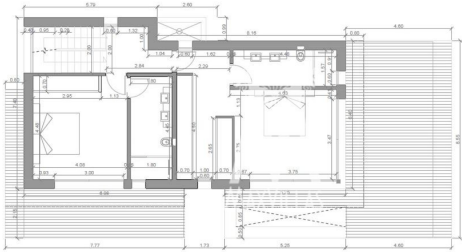

House area : 217 m²

Plot area : 1000 m²

✓ Terrace

Construction project : Plot + Project
Start of construction: October 2024
Details: 1000m² ; 4 bedrooms ; 4 bathrooms; large terrace; swimming pool.
Perfect sunny location with panoramic and mountain views. Prime location.

PLANTA BAJA

PLANTA PRIMERA

PLANTA SÓTANO