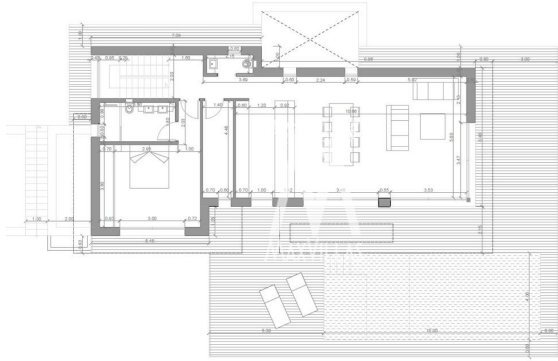

House area : 217 m²

Plot area : 1000 m²

✓ Terrace

Construction project : Plot + Project
Start of construction: October 2024
Details: 1000m² ; 4 bedrooms ; 4 bathrooms; large terrace; swimming pool.
Perfect sunny location with panoramic and mountain views. Prime location.

PLANTA BAJA

PLANTA PRIMERA

PLANTA SÓTANO