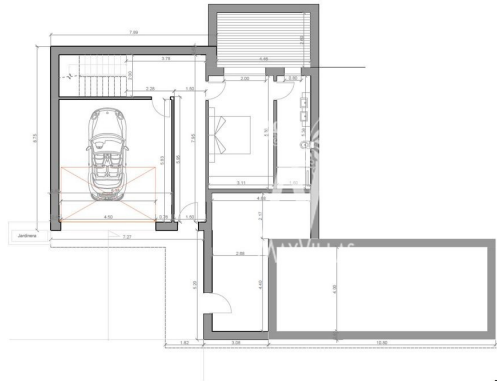

House area : 217 m²

Plot area : 1000 m²

✓ Terrace

Construction project : Plot + Project
Start of construction: October 2024
Details: 1000m² ; 4 bedrooms ; 4 bathrooms; large terrace; swimming pool.
Perfect sunny location with panoramic and mountain views. Prime location.

PLANTA BAJA

PLANTA PRIMERA

PLANTA SÓTANO