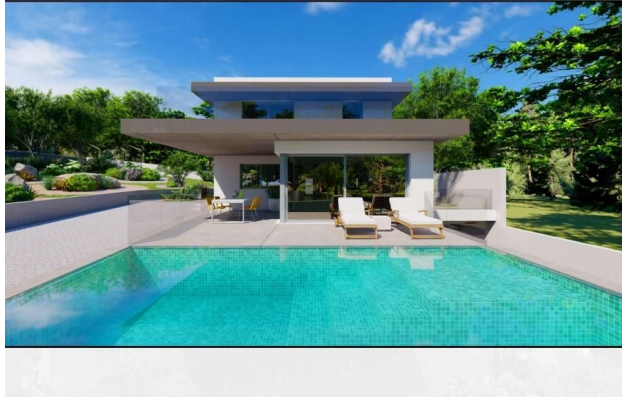

FACHADA LATERAL DERECHA