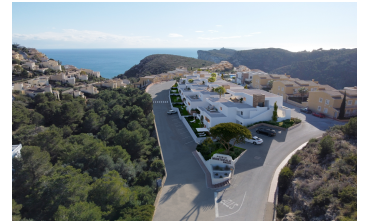

2 bedroom Apartment in Benitachell

Ref: ROLCBDV-57804

€454,000

Property type : Apartment

Swimming pool : No

House area :

198 m²

Location : Benitachell

Bedrooms : 2

Bathrooms : 2

✓ Airconditioning

New built apartments, with a modern architecture, with 2 bedrooms and 2 bathrooms, kitchen open to the living room, with various models to choose from, terrace and garden on the ground floor apartments, and solarium on the top floor, all distributed to make the most of the space, taking advantage of the Mediterranean light and offering a plus of comfort in your day to day. The equipment in the apartments are also oriented to comfort with under-floor heating, hot and cold air conditioning by conduits with thermostat in the living room, hot water by Altherma system, electrical appliances are included and a project of decoration to give them style and warmth. The communal areas are designed for relax and enjoy as a family, with pool surrounded by large terraces to enjoy the sun, playground for kids, social club, gardens and parking areas. Within a short distance to Cala del Llebeig, the urban core of Moraira and all the services that Residential Resort Cumbre del Sol is equipped with. ☐☐

For plans and further information please do not hesitate to contact us